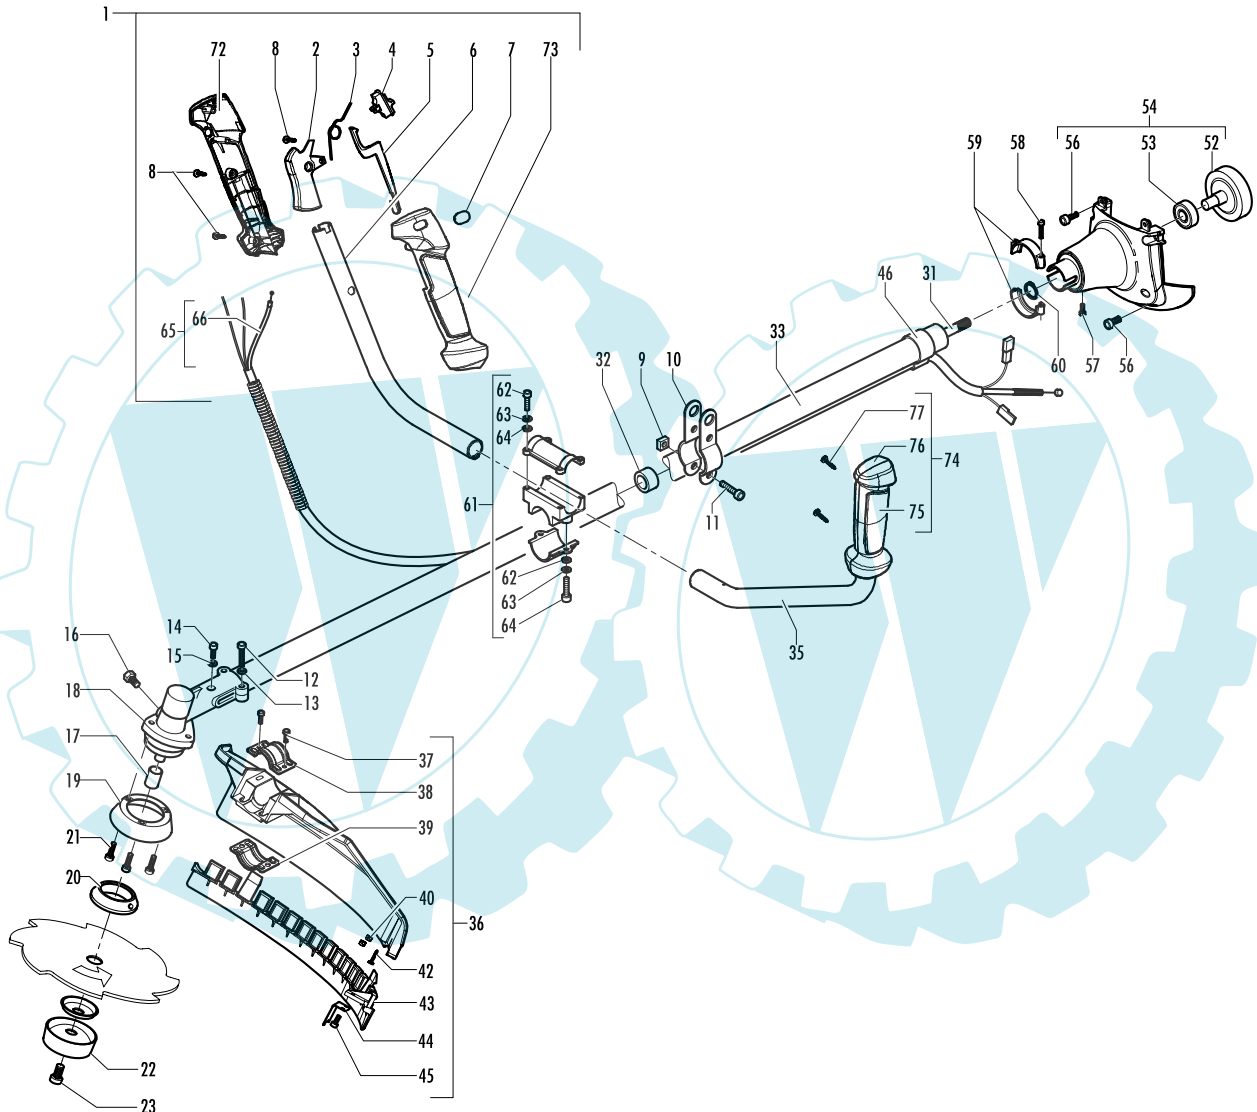

brand	MCCULLOCH

date	APR/03	SHEET 3/4

Model	Prefix
ELITE 3325	01

Product number
953900386

FIGURE 2