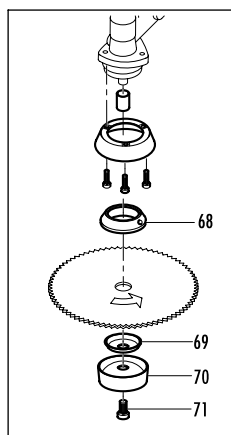

brand	MCCULLOCH

date	APR/03	SHEET 3/4

Model	Prefix
ELITE 3325	01

Product number
953900386

FIGURE 2