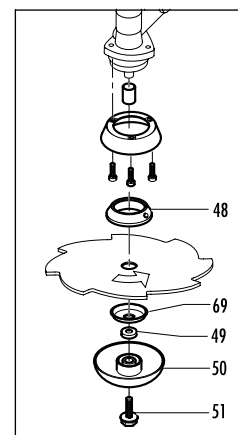

brand	MCCULLOCH

date	APR/03	SHEET 3/4

Model	Prefix
ELITE 3325	01

Product number
953900386

FIGURE 2