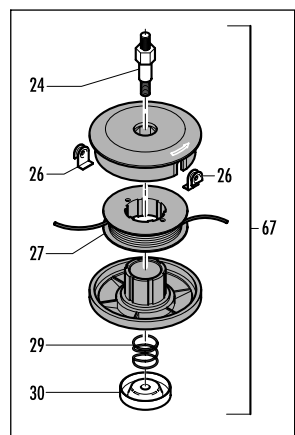

brand	MCCULLOCH

date	APR/03	SHEET 3/4

Model	Prefix
ELITE 3325	01

Product number
953900386

FIGURE 2