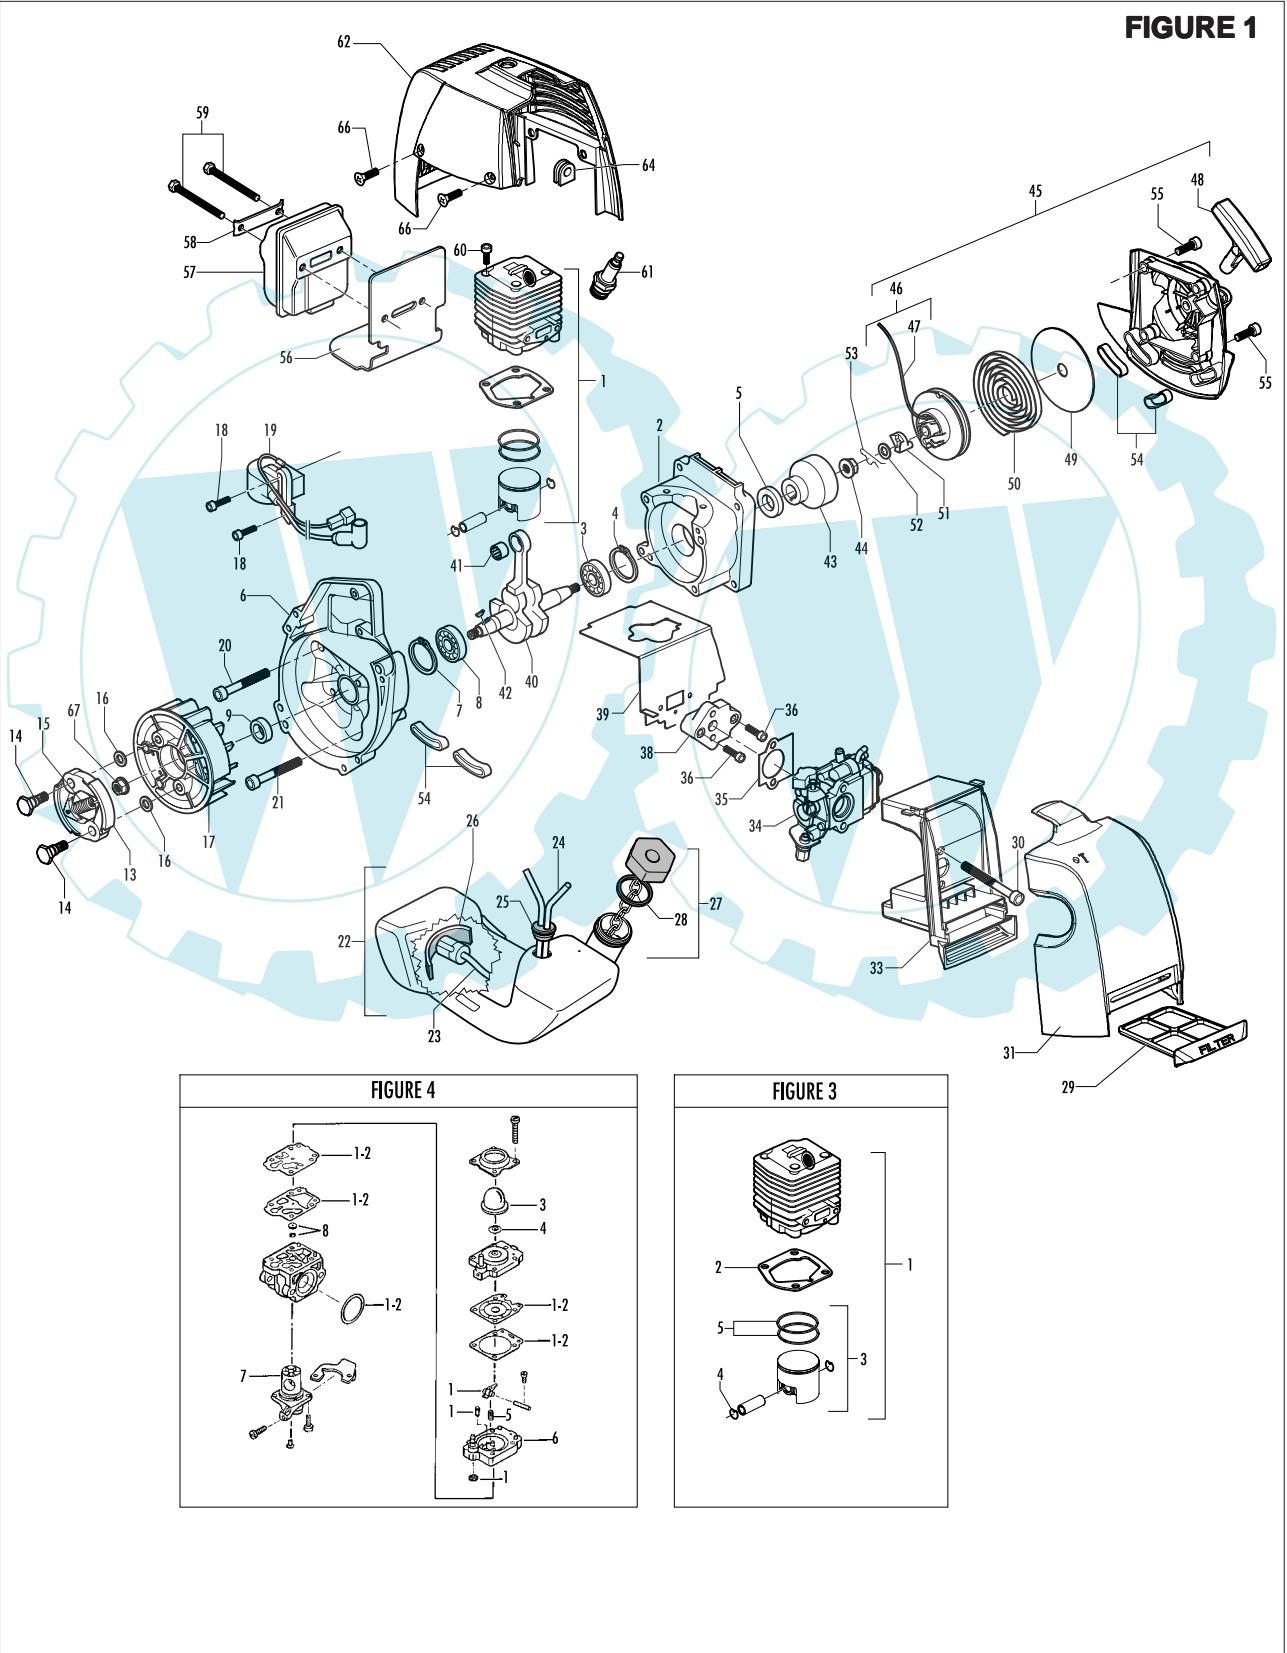

brand	MCCULLOCH

date	APR/03	SHEET 1/4

Model	Prefix
ELITE 3325	01

Product number
953900386